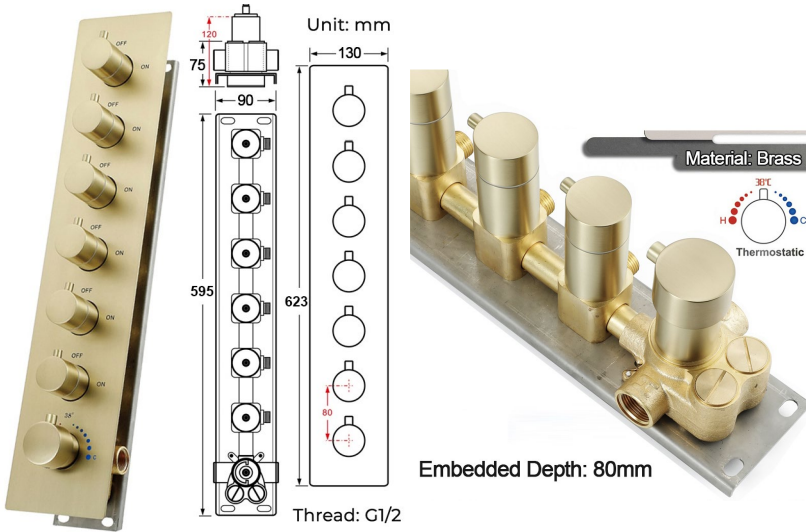

REMOTE CONTROLLED THERMOSTATIC BRUSHED GOLD LED RECESSED CEILING MOUNT RAINFALL MIST SHOWER SYSTEM WITH ROUND HAND SHOWER AND JETTED BODY SPRAYS SPECIFICATIONS

- Shower Panel /Hose Material: 304 Stainless Steel
- Shower Head Size: 900*300 mm
- Showerheads Install: Embedded Ceiling Mounted
- Concealed Mixer Install: Wall-Mounted
- LED Shower Head Functions: Rainfall, Waterfall, Mist, Water Column
- Water Pressure: 0.3 MPA
- Water Flow: 16L/min~28L/min
- Shower Accessories Material: Brass
- LED Light: Need to Connect Power
- LED Light Color: 64 Color
- Shower Hose Length: 1.5M
- AC: 100-265V 50/60Hz
- Music: Need Bluetooth

Product shown is only for installation display purpose

All dimensions and specifications are nominal and may vary. Use actual products for accuracy in critical situations.

Shower Mixer

Product shown is only for installation display purpose

Hand Shower

Shower Mixer Connections

Body Jet

FEATURES

- Material: Brass
- Base Plate Height: 5-1/8"
- Base Plate Width: 5-1/8"
- Jet Surface Area: 3-1/8"
- Surface Depth: 1/4"
- Adjustment Angle: 5°
- Male NPT Connection: 1/2"
- Maximum Flow Rate: 2.5 GPM (9.5L/min) max @ 80 psi