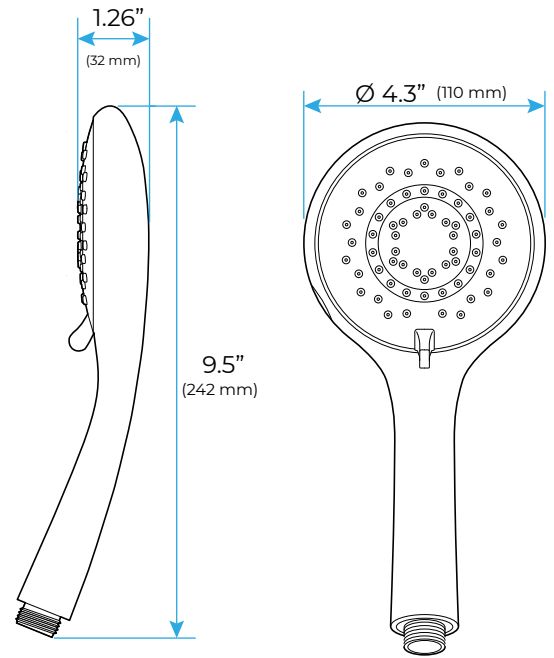

REMOTE CONTROLLED THERMOSTATIC BRUSHED GOLD LED RECESSED CEILING MOUNT RAINFALL MIST SHOWER SYSTEM WITH ROUND HAND SHOWER AND JETTED BODY SPRAYS SPECIFICATIONS

- Shower Panel /Hose Material: 304 Stainless Steel
- Shower Head Size: 900*300 mm
- Showerheads Install: Embedded Ceiling Mounted
- Concealed Mixer Install: Wall-Mounted
- LED Shower Head Functions: Rainfall, Waterfall, Mist, Water Column
- Water Pressure: 0.3 MPA
- Water Flow: 16L/min~28L/min
- Shower Accessories Material: Brass
- LED Light: Need to Connect Power
- LED Light Color: 64 Color
- Shower Hose Length: 1.5M
- AC: 100-265V 50/60Hz
- Music: Need Bluetooth

Product shown is only for installation display purpose

All dimensions and specifications are nominal and may vary. Use actual products for accuracy in critical situations.

Shower Mixer

Product shown is only for installation display purpose

Hand Shower

Shower Mixer Connections

Body Jet

FEATURES

- Material: Brass
- Base Plate Height: 5-1/8"
- Base Plate Width: 5-1/8"
- Jet Surface Area: 3-1/8"
- Surface Depth: 1/4"
- Adjustment Angle: 5°
- Male NPT Connection: 1/2"
- Maximum Flow Rate: 2.5 GPM (9.5L/min) max @ 80 psi