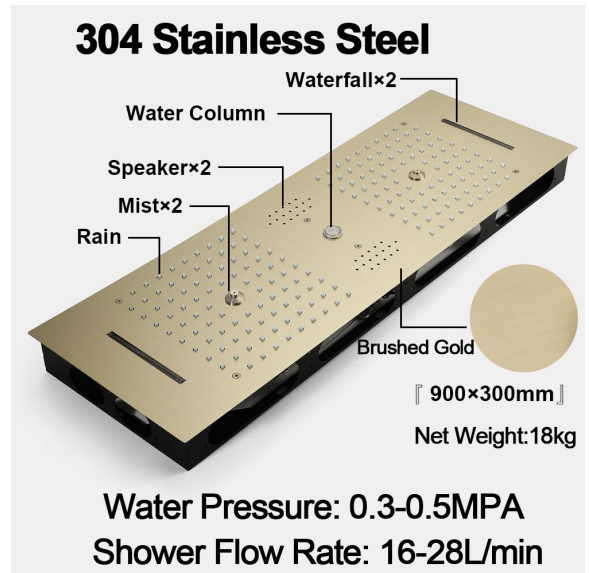

REMOTE CONTROLLED THERMOSTATIC BRUSHED GOLD LED RECESSED CEILING MOUNT RAINFALL MIST SHOWER SYSTEM WITH ROUND HAND SHOWER AND JETTED BODY SPRAYS SPECIFICATIONS

- Shower Panel /Hose Material: 304 Stainless Steel
- Shower Head Size: 900*300 mm
- Showerheads Install: Embedded Ceiling Mounted
- Concealed Mixer Install: Wall-Mounted
- LED Shower Head Functions: Rainfall, Waterfall, Mist, Water Column
- Water Pressure: 0.3 MPA
- Water Flow: 16L/min~28L/min
- Shower Accessories Material: Brass
- LED Light: Need to Connect Power
- LED Light Color: 64 Color
- Shower Hose Length: 1.5M
- AC: 100-265V 50/60Hz
- Music: Need Bluetooth

Product shown is only for installation display purpose

All dimensions and specifications are nominal and may vary. Use actual products for accuracy in critical situations.

Shower Mixer

Product shown is only for installation display purpose

Hand Shower

Shower Mixer Connections

Body Jet

FEATURES

- Material: Brass
- Base Plate Height: 5-1/8"
- Base Plate Width: 5-1/8"
- Jet Surface Area: 3-1/8"
- Surface Depth: 1/4"
- Adjustment Angle: 5°
- Male NPT Connection: 1/2"
- Maximum Flow Rate: 2.5 GPM (9.5L/min) max @ 80 psi