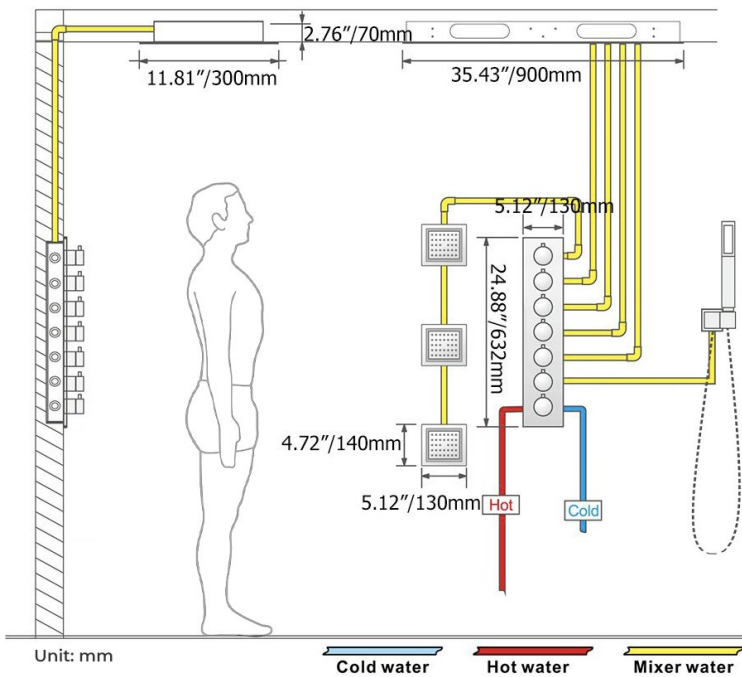

REMOTE CONTROLLED THERMOSTATIC BRUSHED GOLD LED RECESSED CEILING MOUNT RAINFALL MIST SHOWER SYSTEM WITH ROUND HAND SHOWER AND JETTED BODY SPRAYS SPECIFICATIONS

- Shower Panel /Hose Material: 304 Stainless Steel
- Shower Head Size: 900*300 mm
- Showerheads Install: Embedded Ceiling Mounted
- Concealed Mixer Install: Wall-Mounted
- LED Shower Head Functions: Rainfall, Waterfall, Mist, Water Column
- Water Pressure: 0.3 MPA
- Water Flow: 16L/min~28L/min
- Shower Accessories Material: Brass
- LED Light: Need to Connect Power
- LED Light Color: 64 Color
- Shower Hose Length: 1.5M
- AC: 100-265V 50/60Hz
- Music: Need Bluetooth

Product shown is only for installation display purpose

All dimensions and specifications are nominal and may vary. Use actual products for accuracy in critical situations.

Shower Mixer

Product shown is only for installation display purpose

Hand Shower

Shower Mixer Connections

Body Jet

FEATURES

- Material: Brass
- Base Plate Height: 5-1/8"
- Base Plate Width: 5-1/8"
- Jet Surface Area: 3-1/8"
- Surface Depth: 1/4"
- Adjustment Angle: 5°
- Male NPT Connection: 1/2"
- Maximum Flow Rate: 2.5 GPM (9.5L/min) max @ 80 psi