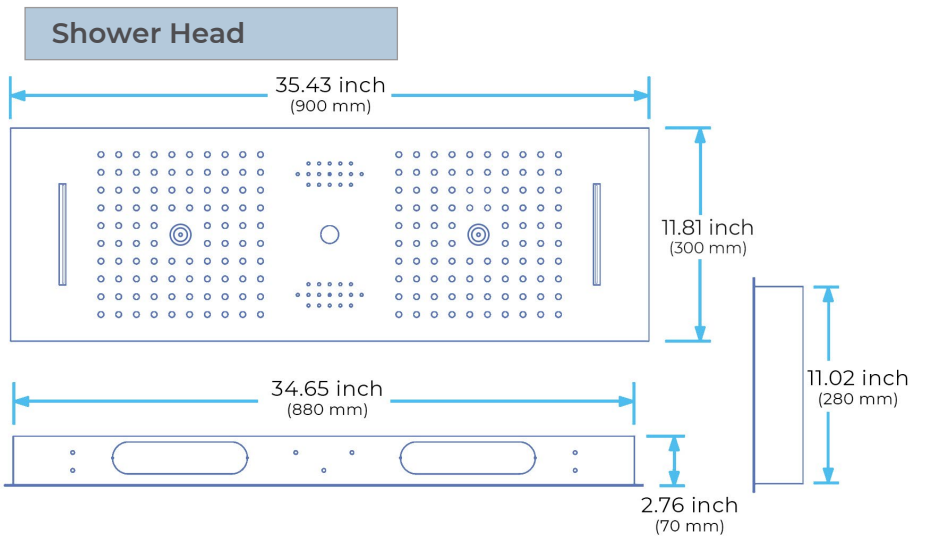

REMOTE CONTROLLED THERMOSTATIC BRUSHED GOLD LED RECESSED CEILING MOUNT RAINFALL MIST SHOWER SYSTEM WITH ROUND HAND SHOWER AND JETTED BODY SPRAYS SPECIFICATIONS

- Shower Panel /Hose Material: 304 Stainless Steel
- Shower Head Size: 900*300 mm
- Showerheads Install: Embedded Ceiling Mounted
- Concealed Mixer Install: Wall-Mounted
- LED Shower Head Functions: Rainfall, Waterfall, Mist, Water Column
- Water Pressure: 0.3 MPA
- Water Flow: 16L/min~28L/min
- Shower Accessories Material: Brass
- LED Light: Need to Connect Power
- LED Light Color: 64 Color
- Shower Hose Length: 1.5M
- AC: 100-265V 50/60Hz
- Music: Need Bluetooth

Product shown is only for installation display purpose

All dimensions and specifications are nominal and may vary. Use actual products for accuracy in critical situations.

Shower Mixer

Product shown is only for installation display purpose

Hand Shower

Shower Mixer Connections

Body Jet

FEATURES

- Material: Brass
- Base Plate Height: 5-1/8"
- Base Plate Width: 5-1/8"
- Jet Surface Area: 3-1/8"
- Surface Depth: 1/4"
- Adjustment Angle: 5°
- Male NPT Connection: 1/2"
- Maximum Flow Rate: 2.5 GPM (9.5L/min) max @ 80 psi