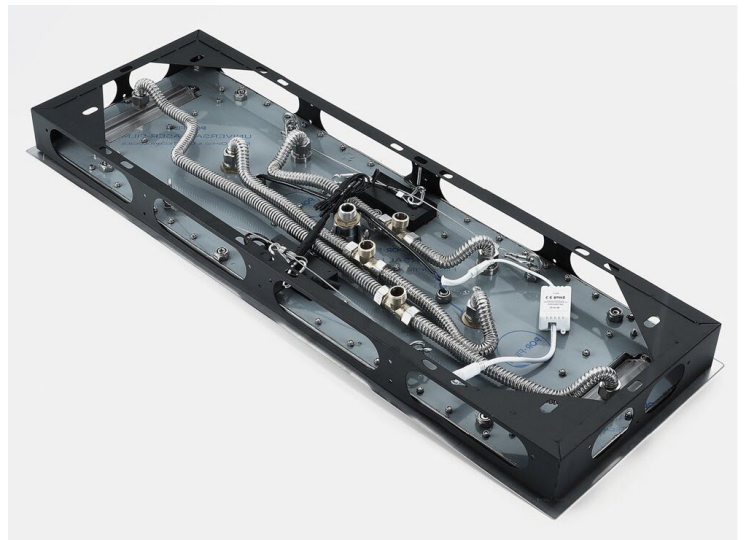

REMOTE CONTROLLED THERMOSTATIC BRUSHED GOLD LED RECESSED CEILING MOUNT RAINFALL MIST SHOWER SYSTEM WITH ROUND HAND SHOWER AND JETTED BODY SPRAYS SPECIFICATIONS

- Shower Panel /Hose Material: 304 Stainless Steel
- Shower Head Size: 900*300 mm
- Showerheads Install: Embedded Ceiling Mounted
- Concealed Mixer Install: Wall-Mounted
- LED Shower Head Functions: Rainfall, Waterfall, Mist, Water Column
- Water Pressure: 0.3 MPA
- Water Flow: 16L/min~28L/min
- Shower Accessories Material: Brass
- LED Light: Need to Connect Power
- LED Light Color: 64 Color
- Shower Hose Length: 1.5M
- AC: 100-265V 50/60Hz
- Music: Need Bluetooth

Product shown is only for installation display purpose

All dimensions and specifications are nominal and may vary. Use actual products for accuracy in critical situations.

Shower Mixer

Product shown is only for installation display purpose

Hand Shower

Shower Mixer Connections

Body Jet

FEATURES

- Material: Brass
- Base Plate Height: 5-1/8"
- Base Plate Width: 5-1/8"
- Jet Surface Area: 3-1/8"
- Surface Depth: 1/4"
- Adjustment Angle: 5°
- Male NPT Connection: 1/2"
- Maximum Flow Rate: 2.5 GPM (9.5L/min) max @ 80 psi