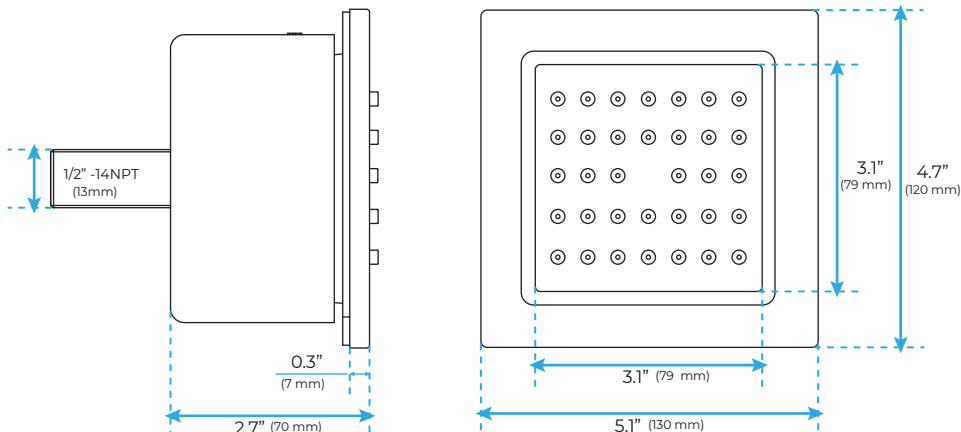

REMOTE CONTROLLED THERMOSTATIC BRUSHED GOLD LED RECESSED CEILING MOUNT RAINFALL MIST SHOWER SYSTEM WITH ROUND HAND SHOWER AND JETTED BODY SPRAYS SPECIFICATIONS

- Shower Panel /Hose Material: 304 Stainless Steel
- Shower Head Size: 900*300 mm
- Showerheads Install: Embedded Ceiling Mounted
- Concealed Mixer Install: Wall-Mounted
- LED Shower Head Functions: Rainfall, Waterfall, Mist, Water Column
- Water Pressure: 0.3 MPA
- Water Flow: 16L/min~28L/min
- Shower Accessories Material: Brass
- LED Light: Need to Connect Power
- LED Light Color: 64 Color
- Shower Hose Length: 1.5M
- AC: 100-265V 50/60Hz
- Music: Need Bluetooth

Product shown is only for installation display purpose

All dimensions and specifications are nominal and may vary. Use actual products for accuracy in critical situations.

Shower Mixer

Product shown is only for installation display purpose

Hand Shower

Shower Mixer Connections

Body Jet

FEATURES

- Material: Brass
- Base Plate Height: 5-1/8"
- Base Plate Width: 5-1/8"
- Jet Surface Area: 3-1/8"
- Surface Depth: 1/4"
- Adjustment Angle: 5°
- Male NPT Connection: 1/2"
- Maximum Flow Rate: 2.5 GPM (9.5L/min) max @ 80 psi